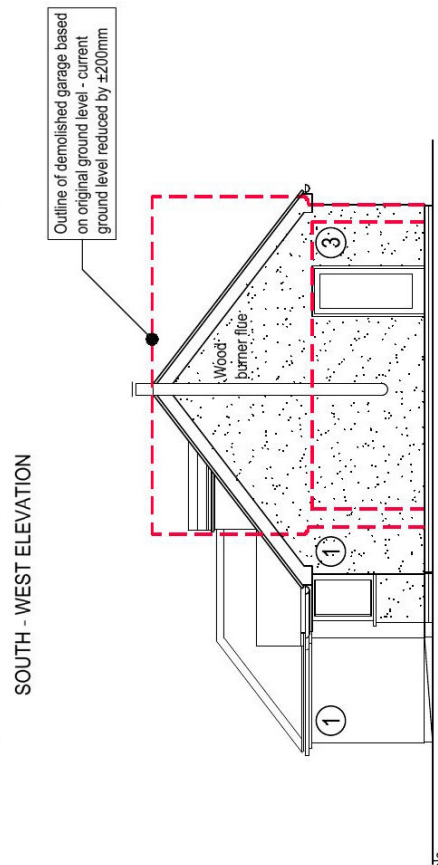

**LEGEND:**

- Existing fabric retained
- Proposed development
- Existing garage demolished
- O.G. Obscure glazing

**MATERIALS LEGEND:**

- 1 RENDER Colour: White
- 2 ROOF SLATES Colour: Blue/black
- 3 WINDOW FRAMES & DOORS Colour: Dark grey

0 1 5

0 1 5

0 1 5