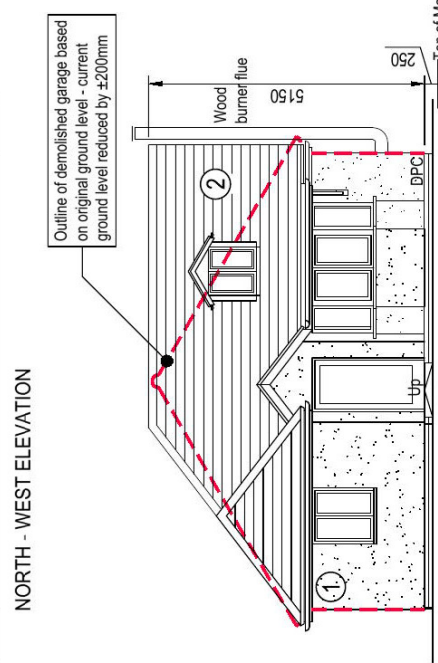

**LEGEND:**

- Existing fabric retained
- Proposed development
- Existing garage demolished
- O.G. Obscure glazing

**MATERIALS LEGEND:**

- 1 RENDER Colour: White
- 2 ROOF SLATES Colour: Blue/black
- 3 WINDOW FRAMES & DOORS Colour: Dark grey

0 1 5

0 1 5

0 1 5