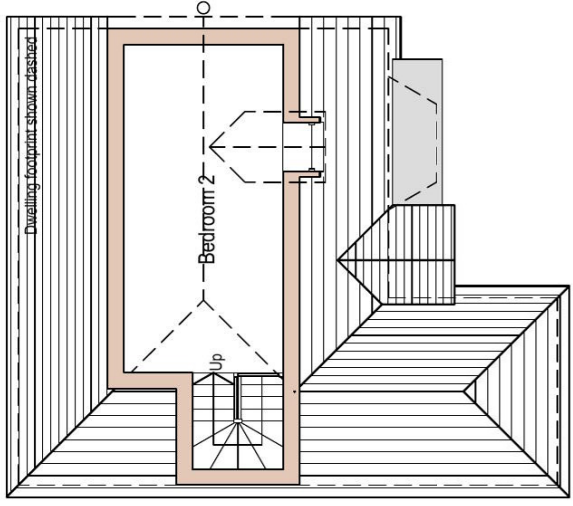

**LEGEND:**

- Existing fabric retained
- Proposed development
- Existing garage demolished
- O.G. Obscure glazing

**MATERIALS LEGEND:**

- 1 RENDER Colour: White
- 2 ROOF SLATES Colour: Blue/black
- 3 WINDOW FRAMES & DOORS Colour: Dark grey